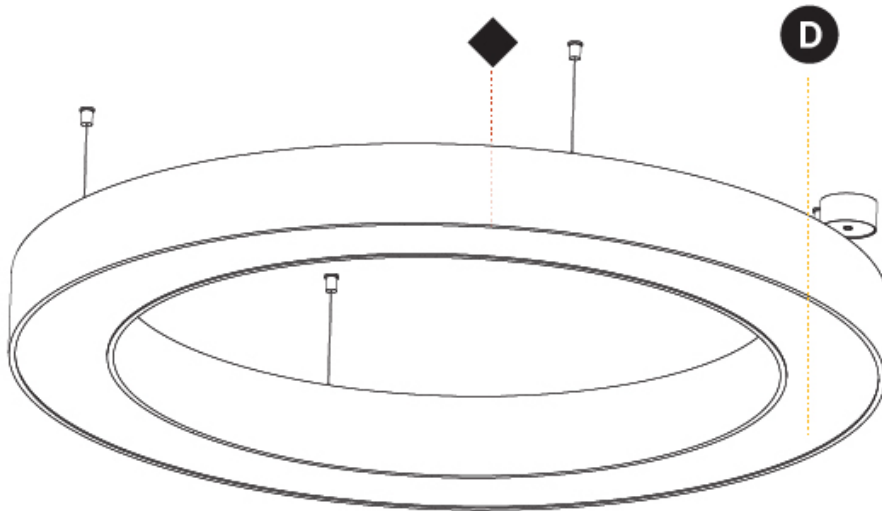

GENERAL

Series: Glorious
 Subseries: Glorious
 Brand: Prolight
 Division: Architectural
 Mounting Type: Suspension
 Mounting Location: Ceiling
 Subcategory: Ambient

PHYSICAL

Shape: Round
 Diameter (mm): 1250
 Diameter (in): 49 ³/₁₆
 Height (mm): 120
 Height (in): 4 ³/₄
 Max. Overall Height (mm): 2120
 Max. Overall Height (in): 83 ⁷/₁₆
 Light Distribution: Direct
 Weight (kg): 12.847
 Weight (lbs): 28.26
 Diffuser: [PMMA - Opal or Micro-Prism](#)
 Fixture Finish: [SSR / BKV / CWI / CRY / HAB / UFT / ITA / RUA / FTG / MYG / LOD / PUS / FRO / FUP / KIA / POP / BLS / SPG / MEY / GOH / GUM / CHC / COM / ABZ / JAG / OBR / MOS / ROR](#)
 Fixture Material: Aluminum

A30231-

PROJECT _____

TYPE _____

SPECIFIER _____

QUANTITY _____

DATE _____

GLORIOUS COLOR FINISH CHART

PROJECT _____